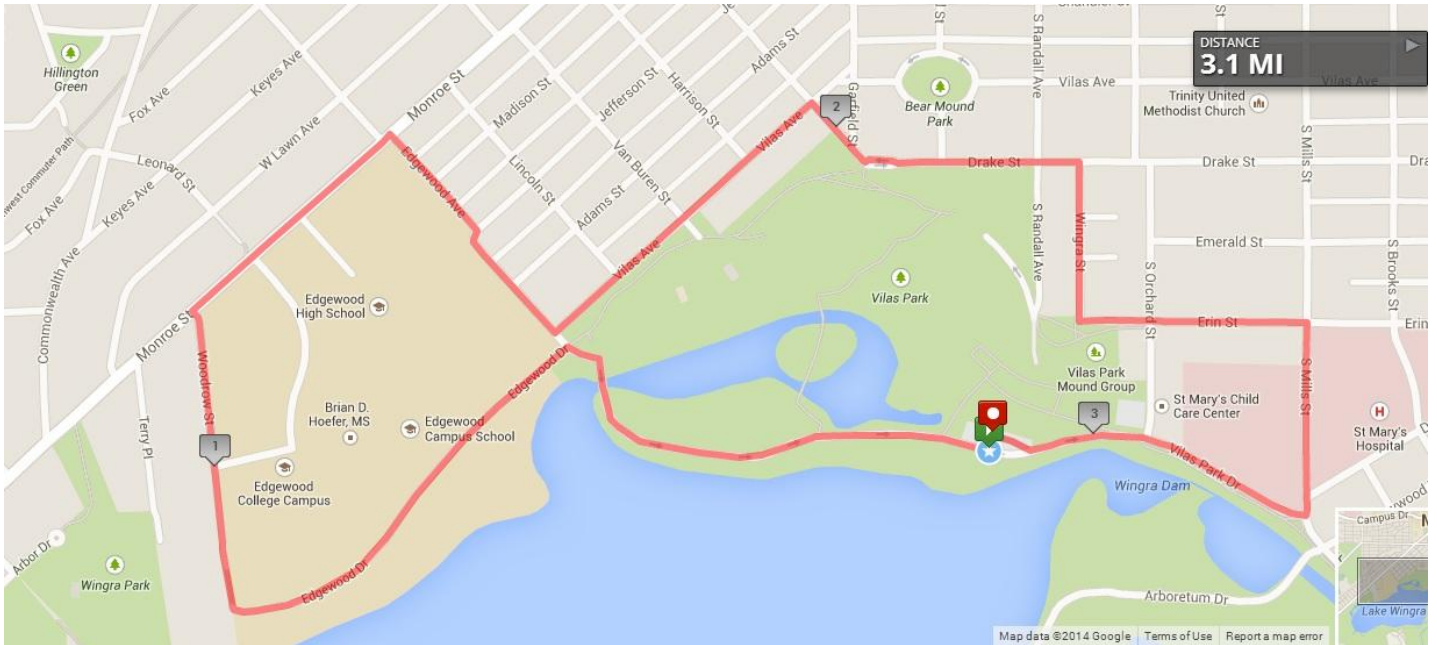

Zoo Run Run – 5K Route

Route begins on Vilas Park Drive immediately East of the Bridge (Giraffe) Gate Entrance to the Zoo (across from Vilas Park Beach)
Ends in Zoo (coming through Gate 6 – access from Vilas Park Drive)

5K Route – Travels through the Vilas neighborhood

Start East of Zoo Bridge (Giraffe) gate across from Vilas Park Beach
Run West along Vilas Park Drive
Left onto Edgewood Drive
Right onto Woodrow
Right onto Monroe Street
Right on Edgewood Avenue
Left on Vilas Avenue
Right on Grant Street
Go straight/straight left onto Drake Street
Right on Wingra Street
Left on Erin Street
Right on Mills Street
Right on Vilas Park Drive
Finish inside the Zoo coming in Gate 6 (on Vilas Park Drive)